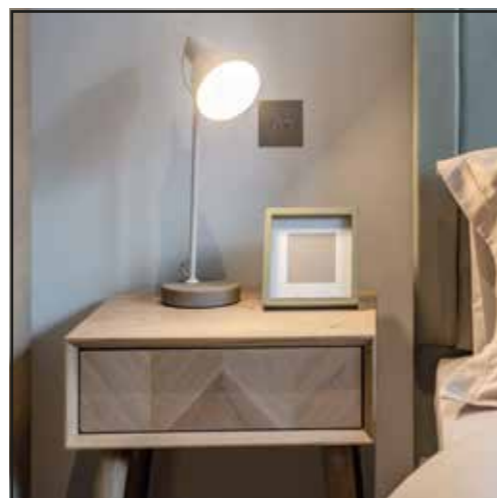

JASPER RANGE

BEAU INTERIORS

design ideas with big impact

Our Jasper collection boasts a beautiful, vintage style with options to have different materials (marble, wood, metal and glass). The Exquisite materials and refined detailing is a solid view of what luxury design should be. The slender frames are manufactured in gun metal or brushed brass, making it a versatile and stunning collection resulting in simple elegance.

THE RANGE INCLUDES:

Living room pack - Fabric corner sofa - Coffee table - Side table - Media unit

Dining room pack - Dining table - Dining chairs

Hallway - Mirror or wall art

Entertainment pack - TV

Bedroom pack - Double bed - Orthopaedic mattress - Bedside tables and chest

Soft furnishing pack - Scatter cushions - Table lamps - Mirrors - Wall art - Rug - Accessories

Linen pack - Duvet - Pillows - Linen - Pillow cases - Bed throw

Kitchen pack - Kettle - Toaster - Cuttlery set - Tea, coffee and sugar pots - Dinner plates - Bowls
Side plates - Wine glasses - Tumblers - Mugs - Placemats