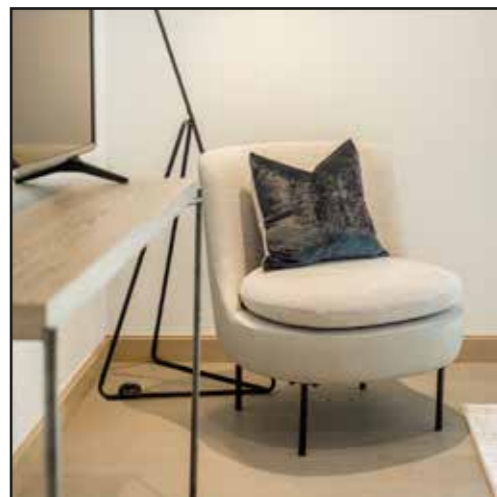

HIGHLANDS RANGE

BEAU INTERIORS

design ideas with big impact

Our Highlands collection is a mix of modern restraint and classic luxury. The furniture pieces have deconstructed frames and contrasts beautifully with the rich texture of wood panelling the weathered oak look is completed with gun metal frames and a variety of wood stains. This collection is truly timeless and comes in a series of bedroom and living room furniture.

THE RANGE INCLUDES:

Living room pack - Fabric corner sofa - Coffee table - Side table - Media unit

Dining room pack - Dining table - Dining chairs

Hallway - Mirror or wall art

Entertainment pack - TV

Bedroom pack - Double bed - Orthopaedic mattress - Bedside tables and chest