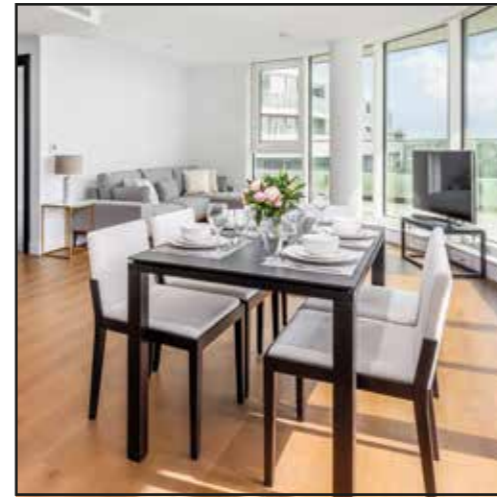

CORDOBA RANGE

BEAU INTERIORS

design ideas with big impact

Our Finchley range has a modern meets industrial design theme, the furniture comes in a mix of faux concrete and weathered oak creating a modern, cool and on trend design. Nothing says effortless cool and easy maintenance than an industrial-style living space. A clean lined contemporary feel, but with warmth, texture and industrial styling.

THE RANGE INCLUDES:

Living room pack - Fabric corner sofa - Coffee table - Side table - Media unit

Dining room pack - Dining table - Dining chairs

Hallway - Mirror or wall art

Entertainment pack - TV

Bedroom pack - Double bed - Orthopaedic mattress - Bedside tables and chest